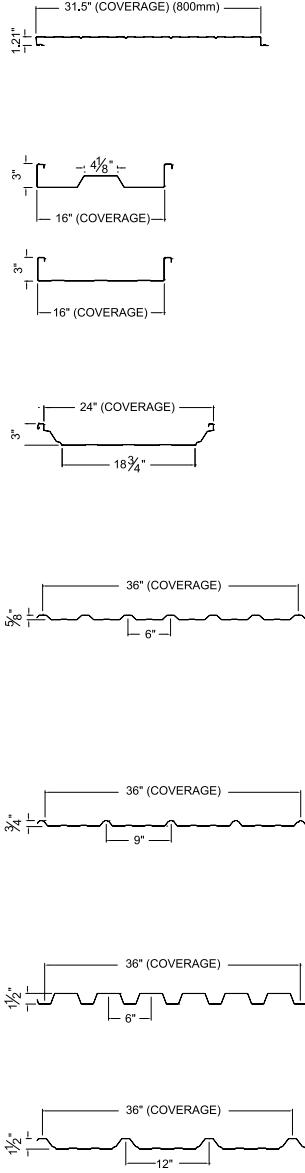

Cladding Details

1. Optional colours and gauges available. Minimum order quantities may apply.
2. SRI = Solar Reflectance Index, calculated at medium wind condition per ASTM E1980
3. Liner White is Galvanized substrate and is for Interior Use Only.
4. ✓ denotes standard coverage.
   ◆ represents 30" wide coverage.
5. Standard 20000 series colours use a Silicone Modified Polyester paint system. Please visit steelway.com or exsteel.com for updates to this cladding guide.

Colour	Code	SRI	Profile Type	Trims & Flashings			StormSeal	StrucSeal	VersaSeal	DiamondSeal	RTL-24			TechLoc		LinerSeal				
				29	26	24					26	24	22	20	24		26	22	24	22
Dark Brown	QC 28229	10	✓	✓	✓	✓	✓	◆	✓	✓	✓	✓	✓	✓	✓	✓	✓			
Slate Blue	QC 28260	27	✓	✓	✓	✓	✓	✓	✓	✓	✓	✓	✓	✓	✓	✓	✓			
Bone White	QC 28273	56	✓	✓	✓	✓	✓	✓	✓	✓	✓	✓	✓	✓	✓	✓	✓			
Stone Grey	QC 28305	51	✓	✓	✓	✓	✓	✓	✓	✓	✓	✓	✓	✓	✓	✓	✓			
Charcoal	QC 28306	30	✓	✓	✓	✓	✓	◆	✓	✓	✓	✓	✓	✓	✓	✓	✓			
Tan	QC 28315	35	✓	✓	✓	✓	✓	◆	✓	✓	✓	✓	✓	✓	✓	✓	✓			
White White	QC 28317	65	✓	✓	✓	✓	✓	✓	✓	✓	✓	✓	✓	✓	✓	✓	✓			
Coffee	QC 28326	24	✓	✓	✓	✓	✓	✓	✓	✓	✓	✓	✓	✓	✓	✓	✓			
Regent Grey	QC 28730	39	✓	✓	✓	✓	✓	◆	✓	✓	✓	✓	✓	✓	✓	✓	✓			
Bright White	QC 28783	79	✓	✓	✓	✓	✓	◆	✓	✓	✓	✓	✓	✓	✓	✓	✓			
Pebble Khaki	QC 28129	45	✓	✓	✓	✓	✓	◆	✓	✓	✓	✓	✓	✓	✓	✓	✓			
Dark Red	QC 28250	24	✓	✓	✓	✓	✓	◆	✓	✓	✓	✓	✓	✓	✓	✓	✓			
Tile Red	QC 28259	31	✓	✓	✓	✓	✓	◆	✓	✓	✓	✓	✓	✓	✓	✓	✓			
Black	QC 28262	0	✓	✓	✓	✓	✓	◆	✓	✓	✓	✓	✓	✓	✓	✓	✓			
Melchers Green	QC 28307	3	✓	✓	✓	✓	✓	◆	✓	✓	✓	✓	✓	✓	✓	✓	✓			
Green	QC 28329	26	✓	✓	✓	✓	✓	◆	✓	✓	✓	✓	✓	✓	✓	✓	✓			
Heron Blue	QC 28330	6	✓	✓	✓	✓	✓	◆	✓	✓	✓	✓	✓	✓	✓	✓	✓			
Antique Linen	QC 28696	69	✓	✓	✓	✓	✓	◆	✓	✓	✓	✓	✓	✓	✓	✓	✓			
Liner White	QC 5712	N/A	✓	✓	✓	✓	✓	✓	✓	✓	✓	✓	✓	✓	✓	✓	✓			
Chocolate Brown	QC 60034	3.8	✓	✓	✓	✓	✓	✓	✓	✓	✓	✓	✓	✓	✓	✓	✓			
Graphite Grey	QC 60035	6.7	✓	✓	✓	✓	✓	✓	✓	✓	✓	✓	✓	✓	✓	✓	✓			
Jet Black	QC 60039	0	✓	✓	✓	✓	✓	✓	✓	✓	✓	✓	✓	✓	✓	✓	✓			
Sepia Brown	QC 60041	0	✓	✓	✓	✓	✓	✓	✓	✓	✓	✓	✓	✓	✓	✓	✓			
Bright Red	QC 28386	38	✓	✓	✓	✓	✓	✓	✓	✓	✓	✓	✓	✓	✓	✓	✓			
Plain Galvalume Plus	AZ 165	62	✓	✓	✓	✓	✓	✓	✓	✓	✓	✓	✓	✓	✓	✓	✓			
Galvanized	G 90 / Z275	46	✓	✓	✓	✓	✓	✓	✓	✓	✓	✓	✓	✓	✓	✓	✓			
Galvaneal	AZ75 / ZF75	N/A	✓	✓	✓	✓	✓	✓	✓	✓	✓	✓	✓	✓	✓	✓	✓