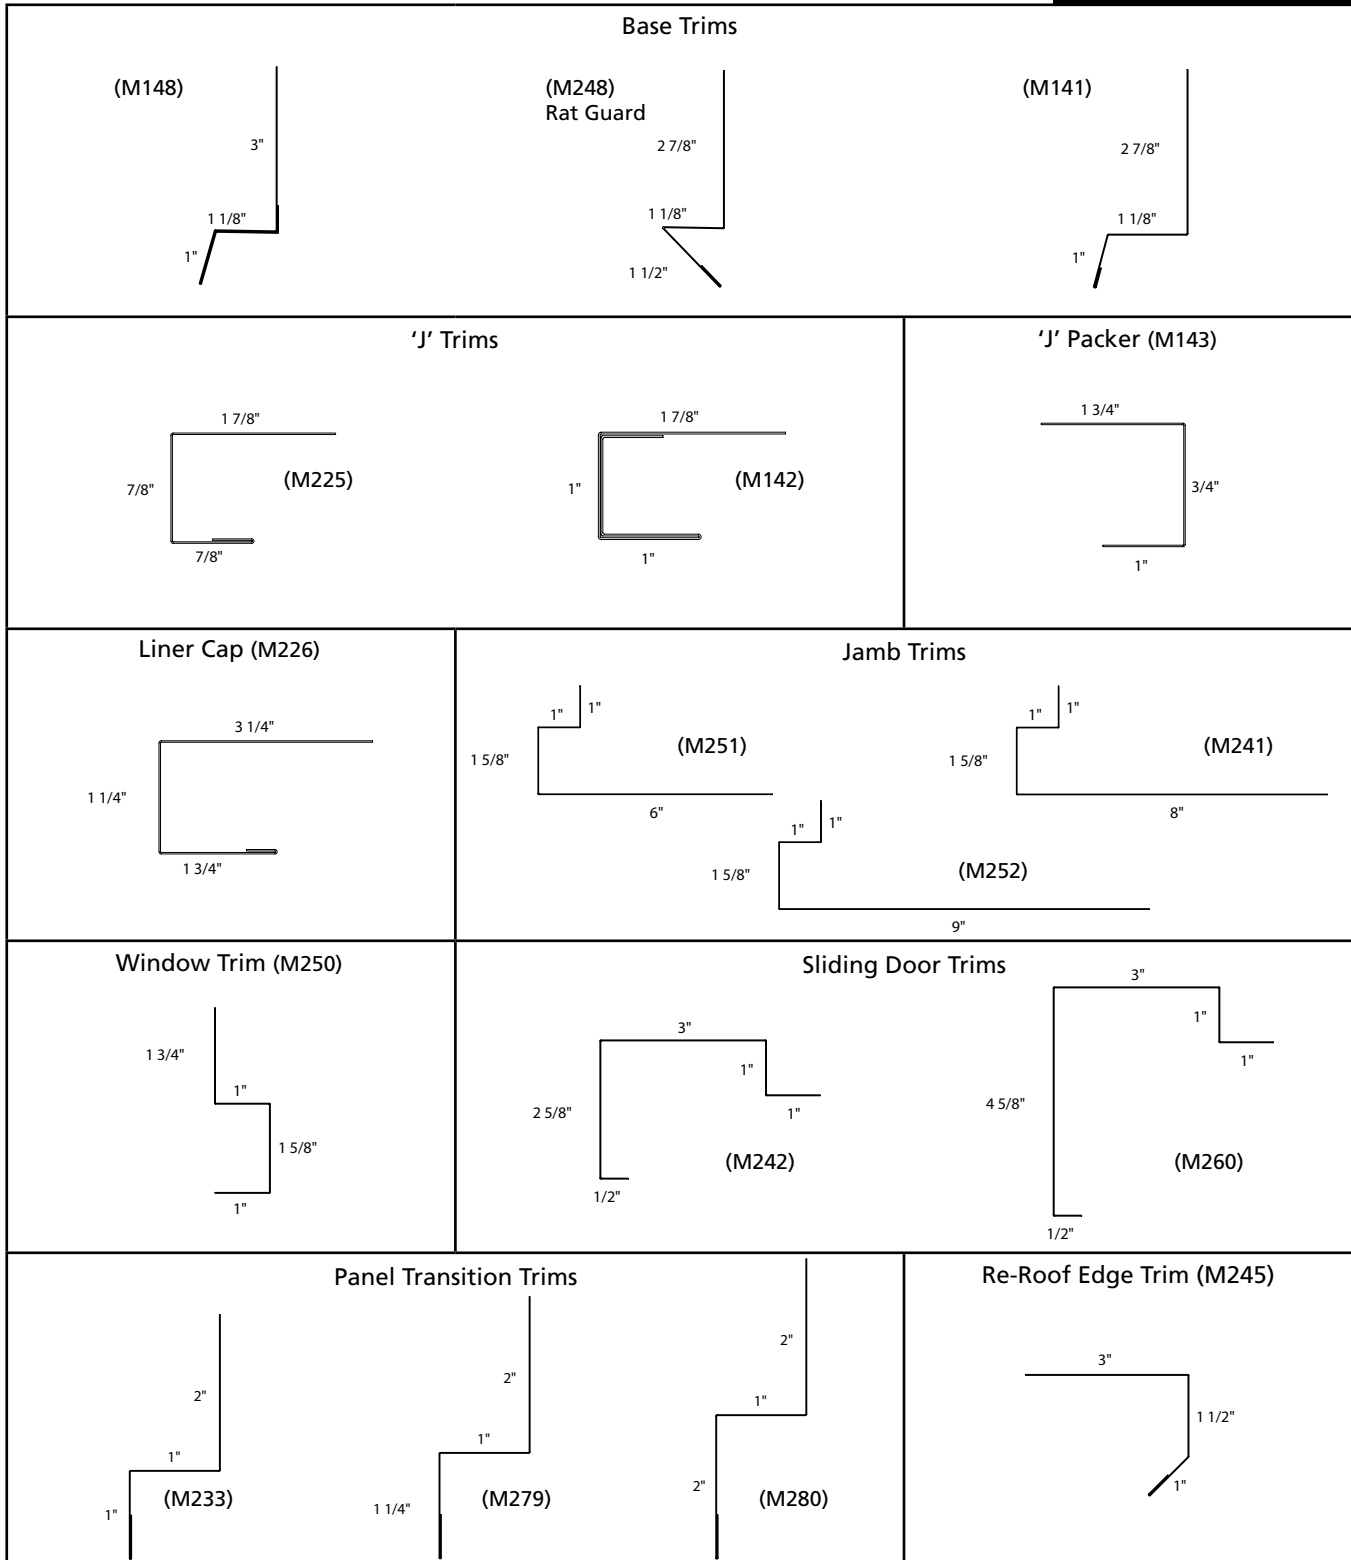

LIGHT GAUGE TRIMS & FLASHINGS

29 GAUGE

Trims are available in 10'-2" and 20'-2" lengths.

Custom trims and flashings are available upon request.

ExSteel trims and flashings are available in a number of standard colours. Please refer to the ExSteel Cladding Colour Availability Chart. Optional colours and coatings are available by special order.

Trims are available in 10'-2" and 20'-2" lengths.
Custom trims and flashings are available upon request.

ExSteel trims and flashings are available in a number of standard colours. Please refer to the ExSteel Cladding Colour Availability Chart. Optional colours and coatings are available by special order.