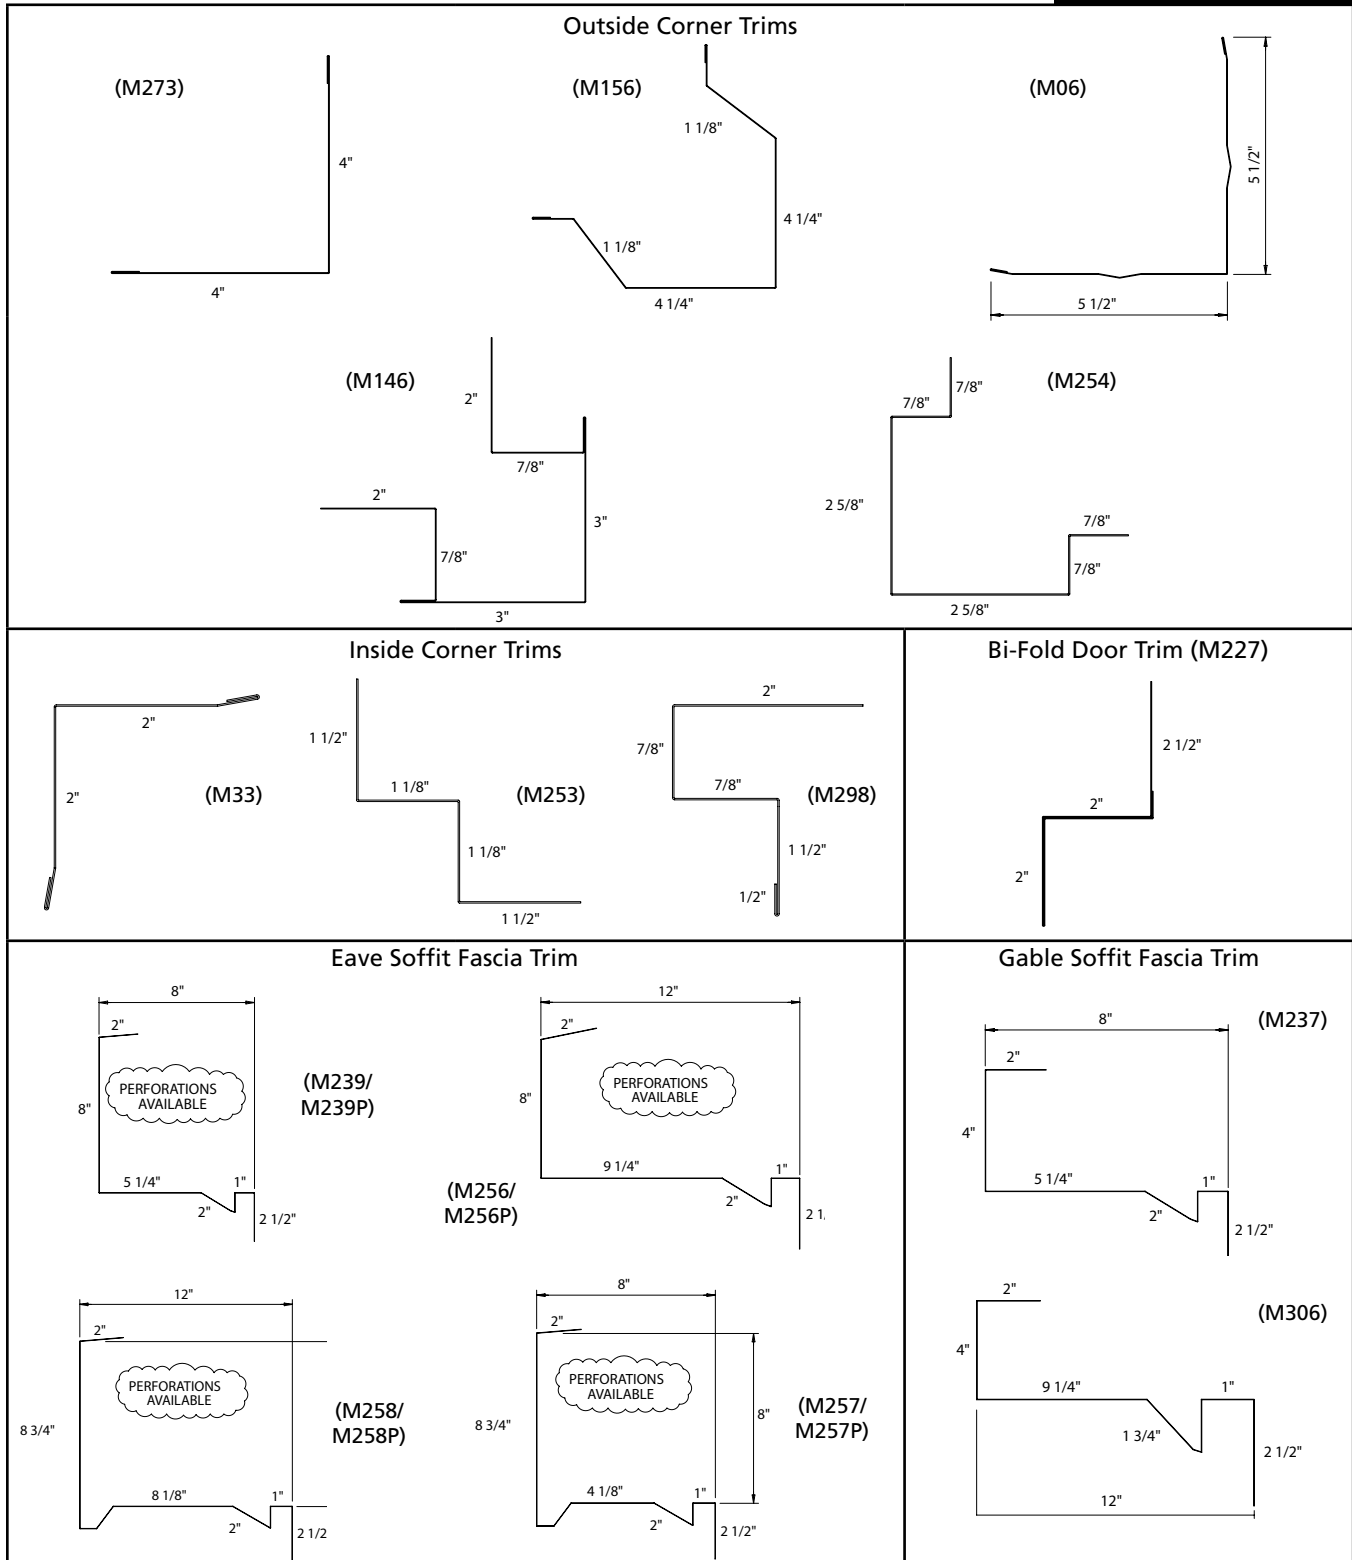

LIGHT GAUGE TRIMS & FLASHINGS

29 GAUGE

Trims are available in 10'-2" and 20'-2" lengths.

Custom trims and flashings are available upon request.

ExSteel trims and flashings are available in a number of standard colours. Please refer to the ExSteel Cladding Colour Availability Chart. Optional colours and coatings are available by special order.

Trims are available in 10'-2" and 20'-2" lengths.
Custom trims and flashings are available upon request.

ExSteel trims and flashings are available in a number of standard colours. Please refer to the ExSteel Cladding Colour Availability Chart. Optional colours and coatings are available by special order.