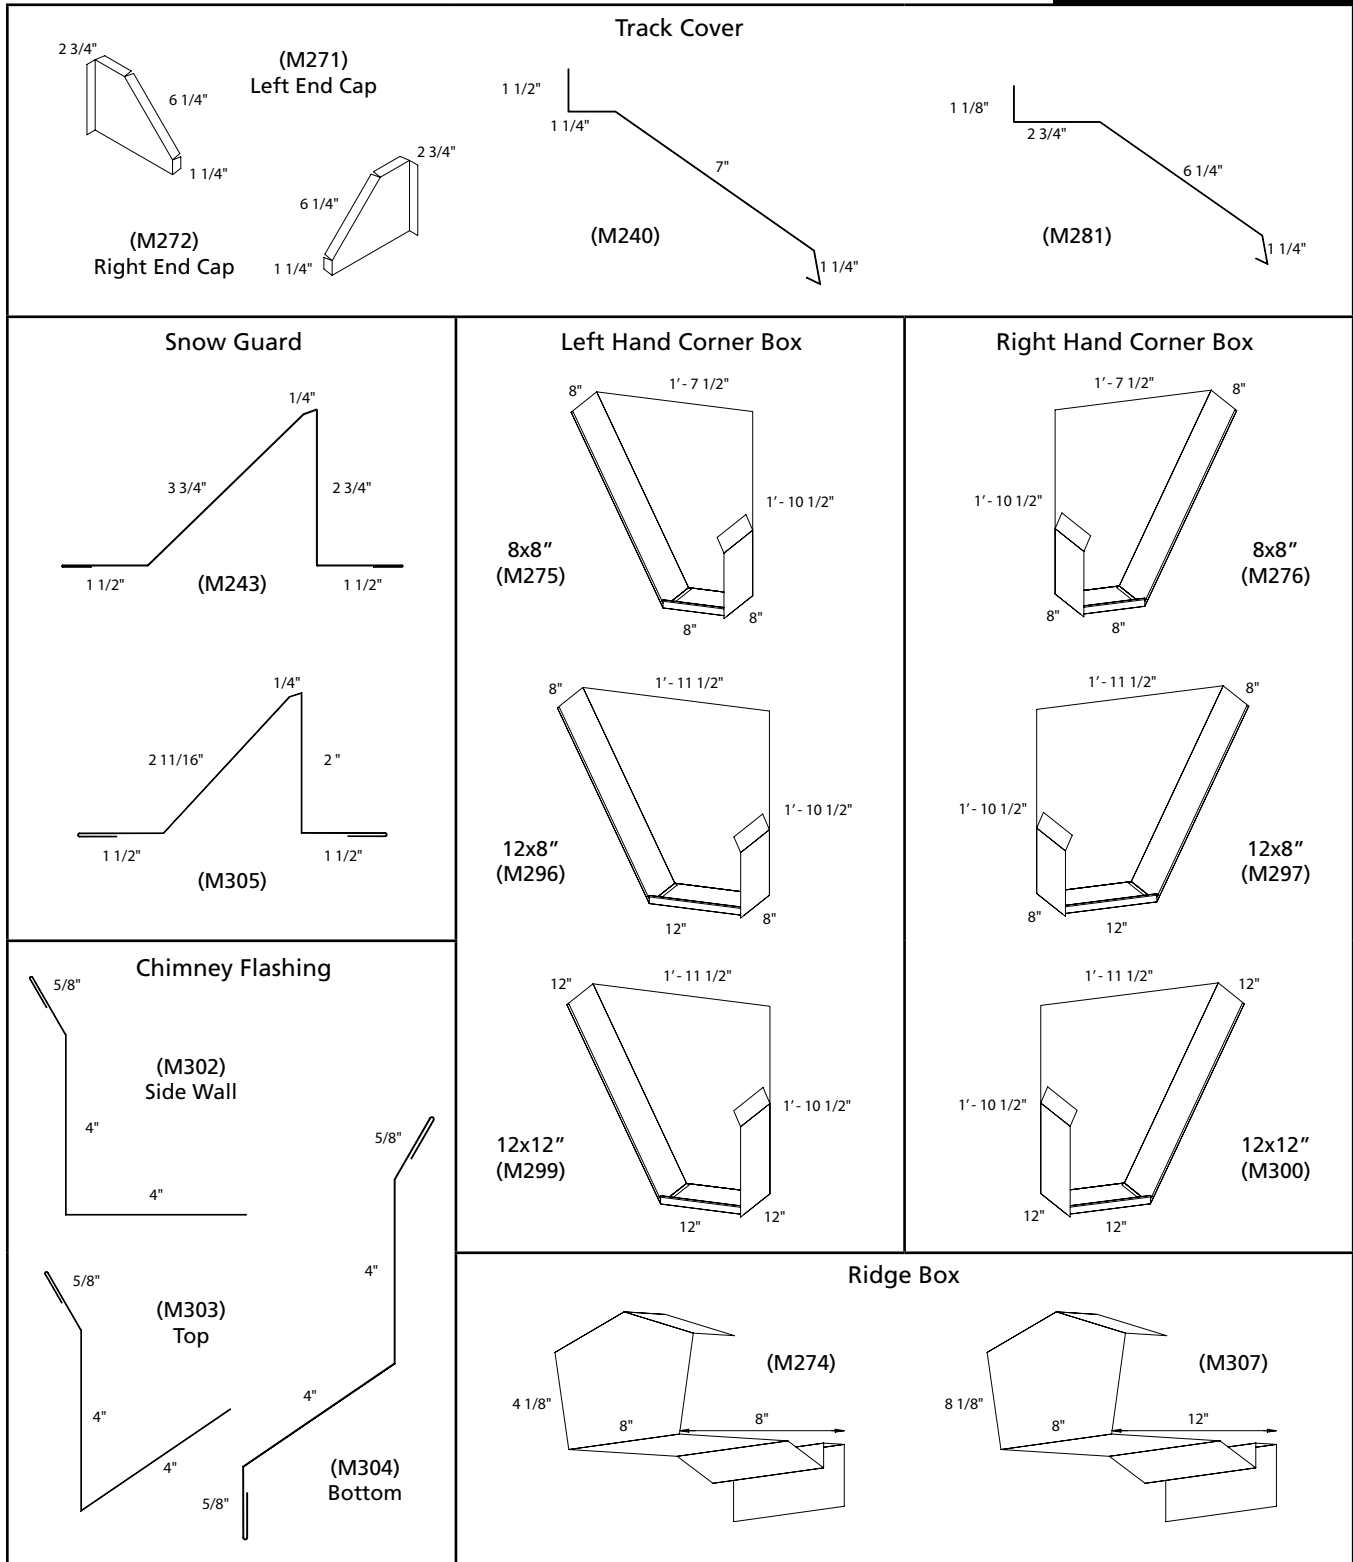

LIGHT GAUGE TRIMS & FLASHINGS

29 GAUGE

Trims are available in 10'-2" and 20'-2" lengths.

Custom trims and flashings are available upon request.

ExSteel trims and flashings are available in a number of standard colours. Please refer to the ExSteel Cladding Colour Availability Chart. Optional colours and coatings are available by special order.

exsteel
BUILDING COMPONENTS