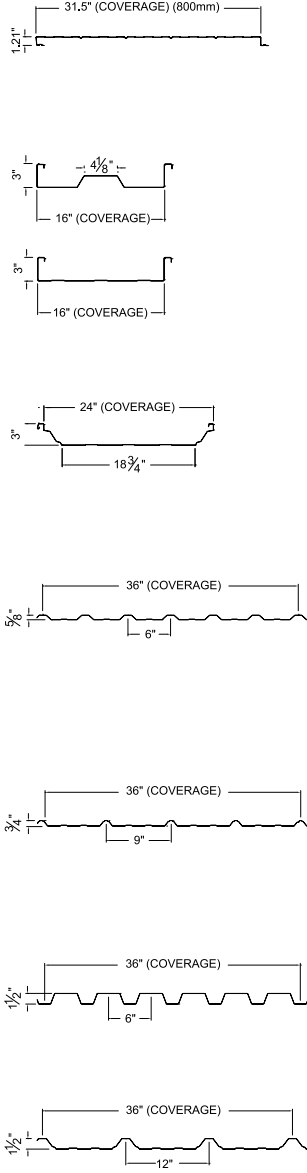

Grey Primer

Premium Colour

White Primer

The colours and finishes on this chart may not be available in all profiles or steel gauges. Please refer to the back of this chart for availability. Due to lighting and computer monitor variations, colours will not be exactly as shown. For final colour selection, please refer to a printed Ardent Colour Chart.

Colour	Code	SRI	Profile Type	Gauge of Steel		Trims & Flashings		StormSeal	StrucSeal	VersaSeal	RTL-24		TechLoc		LinerSeal		
				29	26	24	26	24	26	24	29	24	26	24	22	20	24
Dark Brown	QC 28229	10	✓	✓	✓	✓	✓	◆	◆	✓							
Slate Blue	QC 28260	27	✓	✓	✓	✓	✓	✓	✓								
Bone White	QC 28273	56	✓	✓	✓	✓	✓	✓	✓								
Stone Grey	QC 28305	51	✓	✓	✓	✓	✓	✓	✓								
Charcoal	QC 28306	30	✓	✓	✓	✓	✓	◆	◆								
Tan	QC 28315	35	✓	✓	✓	✓	✓	◆	◆								
White White	QC 28317	65	✓	✓	✓	✓	✓	✓	✓								
Coffee	QC 28326	24	✓	✓	✓	✓	✓	✓	✓								
Regent Grey	QC 28730	39	✓	✓	✓	✓	✓	◆	◆								
Bright White	QC 28783	79	✓	✓	✓	✓	✓	◆	◆							✓	✓
Pebble Khaki	QC 28129	45	✓	✓	✓	✓	✓	◆	◆								
Dark Red	QC 28250	24	✓	✓	✓	✓	✓	◆	◆								
Tile Red	QC 28259	31	✓	✓	✓	✓	✓	◆	◆								
Black	QC 28262	0	✓	✓	✓	✓	✓	◆	◆								
Melchers Green	QC 28307	3	✓	✓	✓	✓	✓	◆	◆								
Green	QC 28329	26	✓	✓	✓	✓	✓	◆	◆								
Heron Blue	QC 28330	6	✓	✓	✓	✓	✓	◆	◆								
Antique Linen	QC 28696	69	✓	✓	✓	✓	✓	◆	◆								
Liner White	QC 5712	N/A	✓	✓	✓	✓	✓			✓							
Chocolate Brown	QC 60034	3.8	✓	✓	✓	✓	✓										
Graphite Grey	QC 60035	6.7	✓	✓	✓	✓	✓										
Jet Black	QC 60039	0	✓	✓	✓	✓	✓										
Sepia Brown	QC 60041	0	✓	✓	✓	✓	✓										
Bright Red	QC 28386	38	✓	✓	✓	✓	✓	◆	◆								
Plain Galvalume Plus	AZ 165	62	✓	✓	✓	✓	✓									✓	✓
Galvanized	G 90 / Z275	46	✓	✓	✓	✓	✓										
Galvaneal	AZ75 / ZF75	N/A	✓	✓	✓	✓	✓										✓