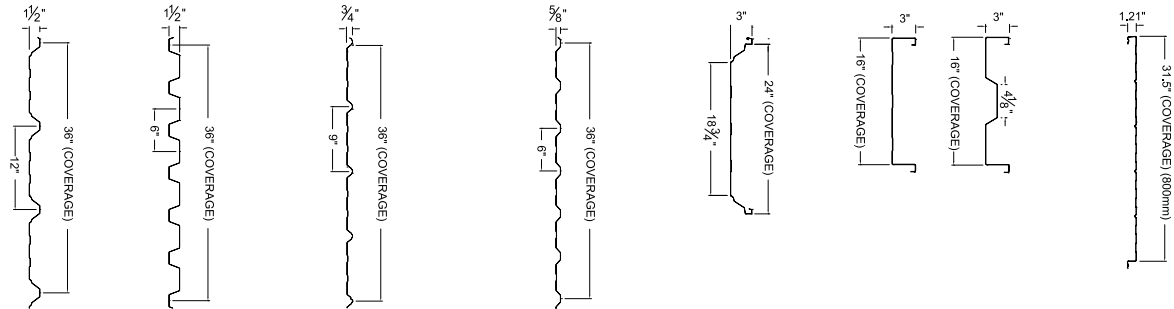

Profile Type	Trims & Flashings			StormSeal		StrucSeal		VersaSeal			DiamondSeal			RTL-24		TechLoc		LinerSeal		
	Gauge of Steel	29	26	24	26	24	26	24	29	26	24	29	26	24	24	22	Flat	Sculptured	26	24

Colour	Code	SRI	✓	✓	✓	✓	✓	◆	◆	✓	✓	✓	✓	✓	✓	✓	✓	✓	✓	✓	✓	✓
Burgundy	QC 18011	35	✓							✓				✓								
Pebble Khaki	QC 18129	45	✓							✓				✓								
Dark Brown	QC 18229	10	✓	✓	✓	✓	✓	◆	◆	✓				✓								
Dark Red	QC 18250	24	✓							✓				✓								
Tile Red	QC 18259	31	✓	✓	✓	✓	✓	◆	◆	✓				✓								
Slate Blue	QC 18260	27	✓	✓	✓	✓	✓	✓	✓	✓				✓								
Black	QC 18262	0	✓	✓	✓	✓	✓	◆	◆	✓				✓								
Bone White	QC 18273	56	✓	✓	✓	✓	✓	✓	✓	✓				✓								
Gold	QC 18276	52	✓	✓	✓	✓	✓	◆	◆	✓				✓								
Stone Grey	QC 18305	51	✓	✓	✓	✓	✓	✓	✓	✓				✓								
Charcoal	QC 18306	30	✓	✓	✓	✓	✓	◆	◆	✓				✓			✓					
Melchers Green	QC 18307	3	✓	✓	✓	✓	✓	◆	◆	✓				✓								
Tan	QC 18315	35	✓	✓	✓	✓	✓	◆	◆	✓				✓								
White White	QC 18317	65	✓	✓	✓	✓	✓	✓	✓	✓	✓	✓	✓	✓	✓							
Coffee Brown	QC 18326	24	✓							✓				✓								
Medium Green	QC 18329	26		✓	✓	✓	✓	◆	◆													
Heron Blue	QC 18330	6		✓	✓	✓	✓	◆	◆													
Bright Red	QC 18386	38	✓							✓				✓								
Antique Linen	QC 18696	69	✓	✓	✓	✓	✓	◆	◆	✓				✓								
Regent Grey	QC 18730	39	✓	✓	✓	✓	✓	◆	◆	✓				✓								
Bright White	QC 18783	79		✓	✓	✓	✓	◆	◆							✓		✓		✓	✓	✓
Liner White	QC 5712	N/A		✓							✓									✓	✓	✓
Plain Galvalume Plus	AZ 165	62	✓	✓	✓	✓	✓	◆	◆	✓	✓			✓	✓	✓						
Galvanized	G 90 / Z275	46		✓	✓					✓				✓						✓	✓	✓
Galvaneal	AZ75 / ZF75	N/A		✓	✓															✓	✓	✓